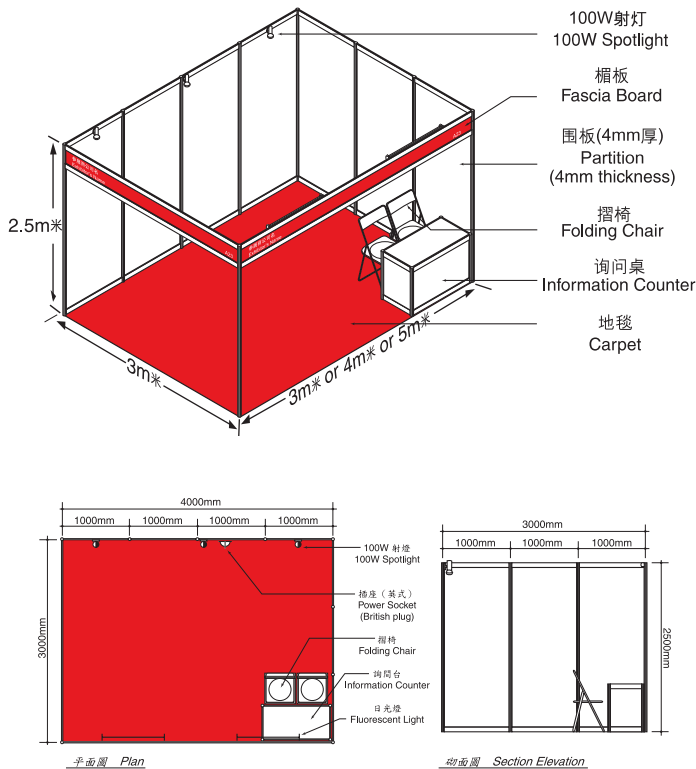

标准摊位 (4米 X 3米) Standard Package Booth (4M X 3M)

Package Stand Configuration 标准展台基本配备

1. Package Stand (minimum 12 sq.m.)

Includes basic fittings of
标准展台 (最少12平方米):

- ▶ partitions 围板
- ▶ carpet 地毯
- ▶ one information counter 一张询问桌
- ▶ two folding chairs 两张折椅
- ▶ one waste paper basket 一个废纸筒
- ▶ two fluorescent lights 两支日光灯
- ▶ three spotlights 三支射灯
- ▶ one lockable cupboard 一个锁柜
- ▶ fascia board with company name in Chinese and English
参展商公司中英文名牌
- ▶ one 500W/220V single phase socket
一个500瓦/220伏单相插座

2. Indoor Raw Space (minimum 36 sq.m.) 室内空地 (最少36平方米)

- ▶ Exhibitors are required to build their own stand
参展商需自付展台搭建装饰等费用

Participation Procedures 参展方法:

Please fill in the enclosed Space Application Form and return it to the organizer on or before **17 February 2008**
请填写展位申请表并于**2008年2月17日**前交回主办单位